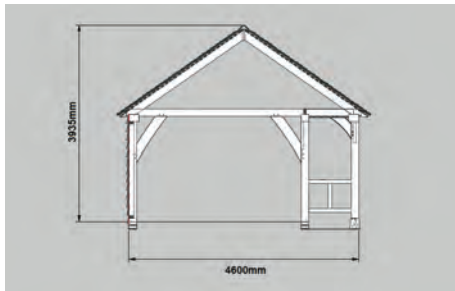

Dimensions for the Arkwright